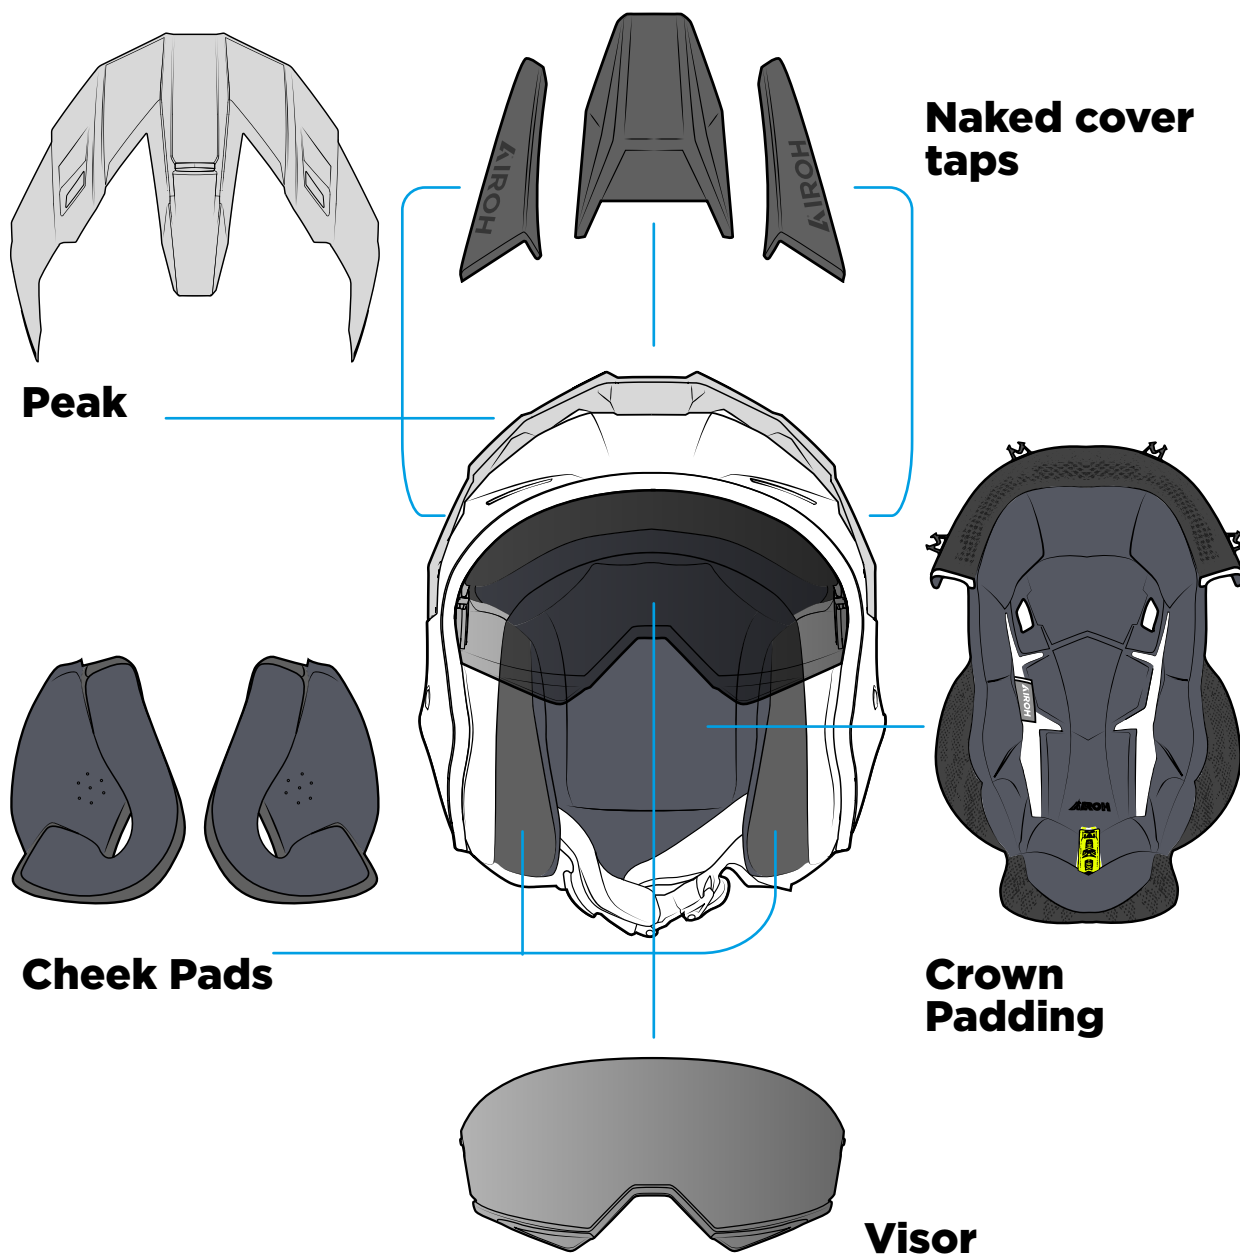

PEAK REMOVAL

PEAK INSTALLING

1

2

3

Opposite side

4

NAKED VERSION

1

2

3

4

SPARE PARTS

COMMUNICATION SYSTEM

Correct Lateral Positioning

AWC 2