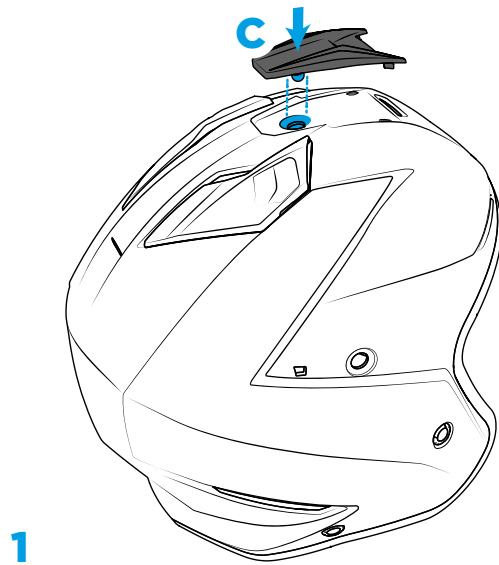

3

4

COMFORT LINER INSTALLING

Cheek Pads

VENTILATION SYSTEM

Upper Vents Closed

Open the Vents

VENTILATION SYSTEM

PEAK REMOVAL

PEAK INSTALLING

1

2

3

Opposite side

4

NAKED VERSION

1

2

3

4

SPARE PARTS

COMMUNICATION SYSTEM

Correct Lateral Positioning

AWC 2